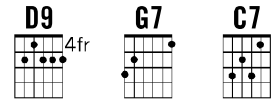

## Luvla girl

Paroles et musique Mike Sawatzky

**Couplets : G7**

**Refrain : G**

Wanna see, oh as far as the eye can see  
Wanna see everything, see my little baby  
Comin down, over to me

### Refrain:

I love the girl  
I love, love, luvla girl  
I luvla girl  
I love, love, luvla girl

Think ta me, oh my girl's the best on th'scene  
She's the prettiest girl, whirliest girl  
She's the bestlookin' girl on the scene

### Refrain

**C7, G, D9, C7, G**

Well everytime I see, see my little babe  
I said babe, oh babe won't you come home  
To me, well I said don't bring your mama  
Now, don't bring your papa just bring you